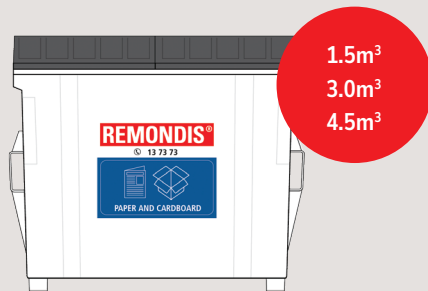

Bin sizes

Because no one size fits all, we offer a comprehensive range of lightweight, easy-to-move, lockable bins of varying capacity. We can help you select size and collection frequency based on your waste types, storage space and vehicle access. For larger volumes, we can supply compactors from 6 to 30 cubic metres.

Plastic wheelie bins

Steel bin

Hook lift

Why choose REMONDIS?

When it comes to managing your waste, REMONDIS is the regional partner you can trust. We'll make it easy for you by reliably delivering the services your business needs, on time and on budget.

A local team backed by a big global business, so you can trust us to get the job done

Our customers love our reliability – we'll collect your bins on time, every time

Our friendly, Wollongong-based Customer Service team is second to none

Keep things simple by consolidating multiple waste and recycling services with REMONDIS, billed on one invoice

You'll have access to the industry's leading waste management portal – order services or view reports, 24/7 online

Complex wastes

Our colleagues at Environmental Treatment Solutions (ETS) provide specialised waste management services for hazardous and chemical waste, contaminated soil, and packaged goods – operating locally from our licensed facility in NSW. Ask us about our solutions for regulated, hazardous and packaged wastes.

Industry-leading online Client Portal

Our clients have access to the industry's leading waste management portal, offering unprecedented visibility of your waste and recycling services. View past and future services, request a booking, view operational and environmental data, and view and pay invoices, 24/7 online on desktop or mobile app.

How we support our customers