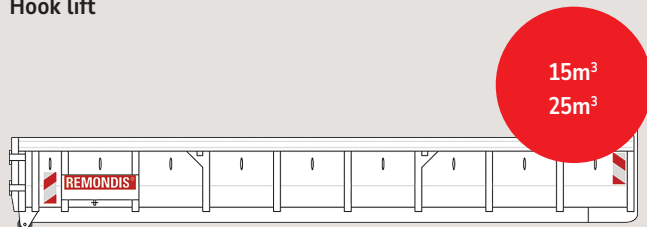

Hook lift

Why choose REMONDIS?

When it comes to managing your waste, REMONDIS is the regional partner you can trust. We'll make it easy for you by reliably delivering the services your business needs, on time and on budget.

A local team backed by a big global business, so you can trust us to get the job done

Our customers love our reliability – we'll collect your bins on time, every time

Our friendly, Wollongong-based Customer Service team is second to none

Keep things simple by consolidating multiple waste and recycling services with REMONDIS, billed on one invoice

You'll have access to the industry's leading waste management portal – order services or view reports, 24/7 online

Complex wastes

Our colleagues at Environmental Treatment Solutions (ETS) provide specialised waste management services for hazardous and chemical waste, contaminated soil, and packaged goods – operating locally from our licensed facility in NSW. Ask us about our solutions for regulated, hazardous and packaged wastes.

Industry-leading online Client Portal

Our clients have access to the industry's leading waste management portal, offering unprecedented visibility of your waste and recycling services. View past and future services, request a booking, view operational and environmental data, and view and pay invoices, 24/7 online on desktop or mobile app.